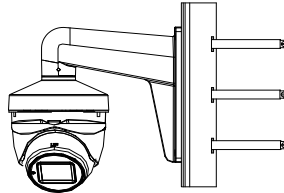

## Specification

<b>Camera</b>	
Image Sensor	8.29 megapixel progressive scan CMOS
Frame Rate	TVI: 8MP@12.5fps, 8MP@15fps, 5MP@20fps, 4MP@25fps, 4MP@30fps, 2MP@25fps, 2MP@30fps CVI: 8MP@12.5fps, 8MP@15fps AHD: 8M@12.5fps, 8M@15fps CVBS: 960H P/N
Resolution	3840 (H) × 2160 (V)
Min. illumination	Color: 0.01 Lux @ (F1.2, AGC ON), 0 Lux with IR
Shutter Time	PAL: 1/12.5s to 1/50,000 s NTSC: 1/15 s to 1/50,000 s
Lens	2.7 mm to 13.5 mm motorized vari-focal lens
Horizontal Field of View	108.1° to 45.6°
Lens Mount	Φ 14
Day & Night	IR cut filter
Angle Adjustment	Pan: 0° to 360°; Tilt: 0° to 75°; Rotate: 0° to 360°
Synchronization	Internal synchronization
DWDR (Digital Wide Dynamic Range)	105 dB
<b>Menu</b>	
AGC	Yes
D/N Mode	Auto/Color/BW (Black and White)
White Balance	Auto/Manual
BLC	Yes
DWDR (Digital Wide Dynamic Range)	Yes
Functions	Brightness, Sharpness, DNR, Mirror, Smart IR, HLC
<b>Interface</b>	
Video Output	1 HD analog output
Switch Button	TVI/AHD/CVI/CVBS
<b>General</b>	
Operating Conditions	-40 °C to 60 °C (-40 °F to 140 °F), humidity: 90% or less (non-condensation)
Power Supply	9 VDC to 15 VDC <i>*You are recommended to use one power adapter to supply the power for one camera.</i>
Power Consumption	Max. 8.6W
Protection Level	IP67
Material	Metal
IR Range	Up to 60 m
Communication	Up the coax, Protocol: HIKVISION-C (TVI output)
Dimensions	134.3 mm × 123.86 mm × 110.24 mm (5.29" × 4.88" × 4.34")
Weight	Approx. 580 g (1.28 lb.)

**Order Model**

DS-2CE79U1T-IT3ZF

**Dimension**

**Accessory**

**DS-1273ZJ-130-TRL**  
Wall Mount

**DS-1275ZJ-SUS**  
Vertical Pole Mount

**DS-1276ZJ-SUS**  
Corner Mount

**DS-1280ZJ-M**  
Junction Box

**DS-1281ZJ-M**  
Inclined Ceiling Mount

Distributed by

**HIKVISION**

**Headquarters**

No.555 Qianmo Road, Binjiang District,  
Hangzhou 310051, China  
T +86-571-8807-5998  
overseasbusiness@hikvision.com