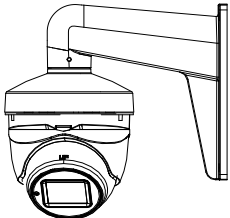

## Specification

<b>Camera</b>	
Image Sensor	8.29 megapixel progressive scan CMOS
Frame Rate	TVI: 8MP@12.5fps, 8MP@15fps, 5MP@20fps, 4MP@25fps, 4MP@30fps, 2MP@25fps, 2MP@30fps CVI: 8MP@12.5fps, 8MP@15fps AHD: 8M@12.5fps, 8M@15fps CVBS: 960H P/N
Resolution	3840 (H) × 2160 (V)
Min. illumination	Color: 0.01 Lux @ (F1.2, AGC ON), 0 Lux with IR
Shutter Time	PAL: 1/12.5s to 1/50,000 s NTSC: 1/15 s to 1/50,000 s
Lens	2.7 mm to 13.5 mm motorized vari-focal lens
Horizontal Field of View	108.1° to 45.6°
Lens Mount	Φ 14
Day & Night	IR cut filter
Angle Adjustment	Pan: 0° to 360°; Tilt: 0° to 75°; Rotate: 0° to 360°
Synchronization	Internal synchronization
DWDR (Digital Wide Dynamic Range)	105 dB
<b>Menu</b>	
AGC	Yes
D/N Mode	Auto/Color/BW (Black and White)
White Balance	Auto/Manual
BLC	Yes
DWDR (Digital Wide Dynamic Range)	Yes
Functions	Brightness, Sharpness, DNR, Mirror, Smart IR, HLC
<b>Interface</b>	
Video Output	1 HD analog output
Switch Button	TVI/AHD/CVI/CVBS
<b>General</b>	
Operating Conditions	-40 °C to 60 °C (-40 °F to 140 °F), humidity: 90% or less (non-condensation)
Power Supply	9 VDC to 15 VDC <i>*You are recommended to use one power adapter to supply the power for one camera.</i>
Power Consumption	Max. 8.6W
Protection Level	IP67
Material	Metal
IR Range	Up to 60 m
Communication	Up the coax, Protocol: HIKVISION-C (TVI output)
Dimensions	134.3 mm × 123.86 mm × 110.24 mm (5.29" × 4.88" × 4.34")
Weight	Approx. 580 g (1.28 lb.)

**Order Model**

DS-2CE79U1T-IT3ZF

**Dimension**

**Accessory**

**DS-1273ZJ-130-TRL**  
Wall Mount

**DS-1275ZJ-SUS**  
Vertical Pole Mount

**DS-1276ZJ-SUS**  
Corner Mount

**DS-1280ZJ-M**  
Junction Box