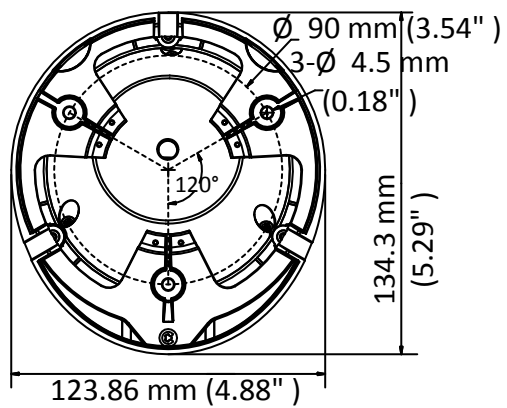

Order Model

DS-2CE79U1T-IT3ZF

Dimension