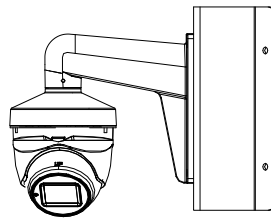

## Specification

<b>Camera</b>	
Image Sensor	8.29 megapixel progressive scan CMOS
Frame Rate	TVI: 8MP@12.5fps, 8MP@15fps, 5MP@20fps, 4MP@25fps, 4MP@30fps, 2MP@25fps, 2MP@30fps CVI: 8MP@12.5fps, 8MP@15fps AHD: 8M@12.5fps, 8M@15fps CVBS: 960H P/N
Resolution	3840 (H) × 2160 (V)
Min. illumination	Color: 0.01 Lux @ (F1.2, AGC ON), 0 Lux with IR
Shutter Time	PAL: 1/12.5s to 1/50,000 s NTSC: 1/15 s to 1/50,000 s
Lens	2.7 mm to 13.5 mm motorized vari-focal lens
Horizontal Field of View	108.1° to 45.6°
Lens Mount	Φ 14
Day & Night	IR cut filter
Angle Adjustment	Pan: 0° to 360°; Tilt: 0° to 75°; Rotate: 0° to 360°
Synchronization	Internal synchronization
DWDR (Digital Wide Dynamic Range)	105 dB
<b>Menu</b>	
AGC	Yes
D/N Mode	Auto/Color/BW (Black and White)
White Balance	Auto/Manual
BLC	Yes
DWDR (Digital Wide Dynamic Range)	Yes
Functions	Brightness, Sharpness, DNR, Mirror, Smart IR, HLC
<b>Interface</b>	
Video Output	1 HD analog output
Switch Button	TVI/AHD/CVI/CVBS
<b>General</b>	
Operating Conditions	-40 °C to 60 °C (-40 °F to 140 °F), humidity: 90% or less (non-condensation)
Power Supply	9 VDC to 15 VDC <i>*You are recommended to use one power adapter to supply the power for one camera.</i>
Power Consumption	Max. 8.6W
Protection Level	IP67
Material	Metal
IR Range	Up to 60 m
Communication	Up the coax, Protocol: HIKVISION-C (TVI output)
Dimensions	134.3 mm × 123.86 mm × 110.24 mm (5.29" × 4.88" × 4.34")
Weight	Approx. 580 g (1.28 lb.)

**Order Model**

DS-2CE79U1T-IT3ZF

**Dimension**

**Accessory**

**DS-1273ZJ-130-TRL**  
Wall Mount

**DS-1275ZJ-SUS**  
Vertical Pole Mount

**DS-1276ZJ-SUS**  
Corner Mount

**DS-1280ZJ-M**  
Junction Box

**DS-1281ZJ-M**  
Inclined Ceiling Mount

Distributed by

**HIKVISION**

**Headquarters**

No.555 Qianmo Road, Binjiang District,  
Hangzhou 310051, China  
T +86-571-8807-5998  
overseasbusiness@hikvision.com