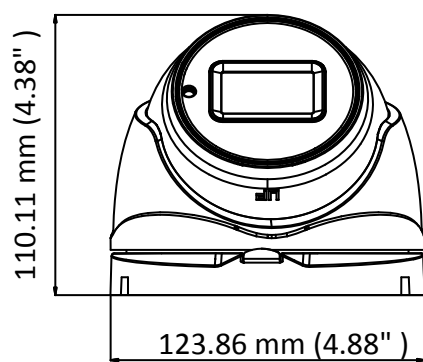

Order Model

DS-2CE79U1T-IT3ZF

Dimension